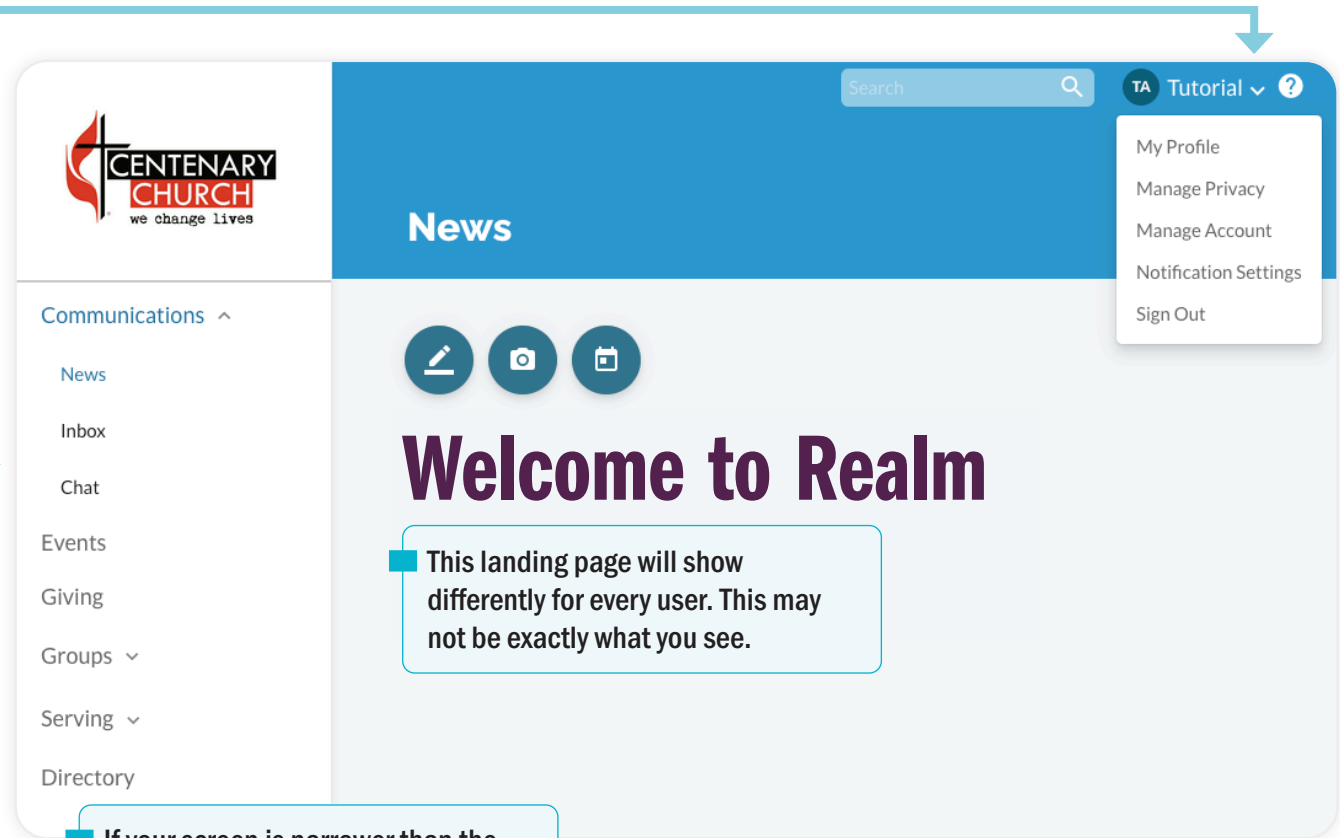

13.. You have now logged into your new Realm account. Use the drop-down menu below your name, in the upper right hand side to check your contact information.

Use the buttons on the left to navigate the site. If you do not see this menu, you may need to press the three white lines to expand the menu.

This landing page will show differently for every user. This may not be exactly what you see.

- If your screen is narrower than the one pictured here, Realm resizes the screen.
- The left menu is collapsed. To see the menu, click the three lines.
- The right menu with your name is moved to the bottom of the left menu. Click the upward arrow to see the menu options.