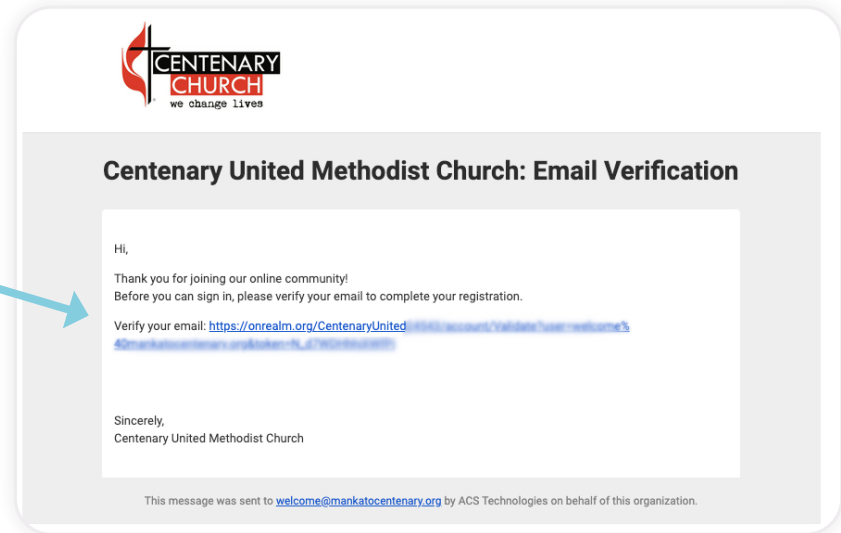

- 9.... You should now have a new email with the subject line: "Centenary United Methodist Church: Email Verification."
- 10.. Click the link to verify your email.
- 11.. Once your email address is verified, you can sign in using the email and password you registered with.
- 12.. Because it is your first time signing in, you will be asked to verify your identity using your birth date. This would be the date on file in Centenary's records. If you have not given us your birth date, Realm will verify your identity using your phone number.

If you are verifying your identity using your phone number and are encountering difficulties, you may need to check with the Centenary office what phone number is on file for you by emailing office@mankatocentenary.org