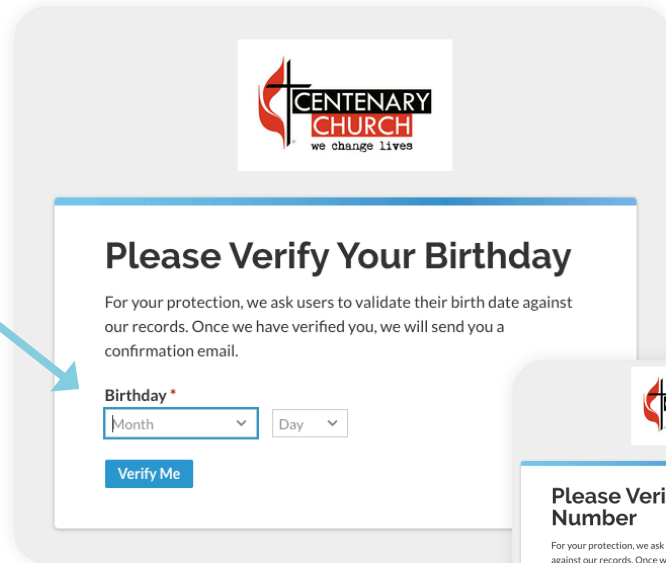

- 9.... You should now have a new email with the subject line: "Centenary United Methodist Church: Email Verification."
- 10.. Click the link to verify your email.
- 11.. Once your email address is verified, you can sign in using the email and password you registered with.
- 12.. Because it is your first time signing in, you will be asked to verify your identity using your birth date. This would be the date on file in Centenary's records. If you have not given us your birth date, Realm will verify your identity using your phone number.

If you are verifying your identity using your phone number and are encountering difficulties, you may need to check with the Centenary office what phone number is on file for you by emailing office@mankatocentenary.org