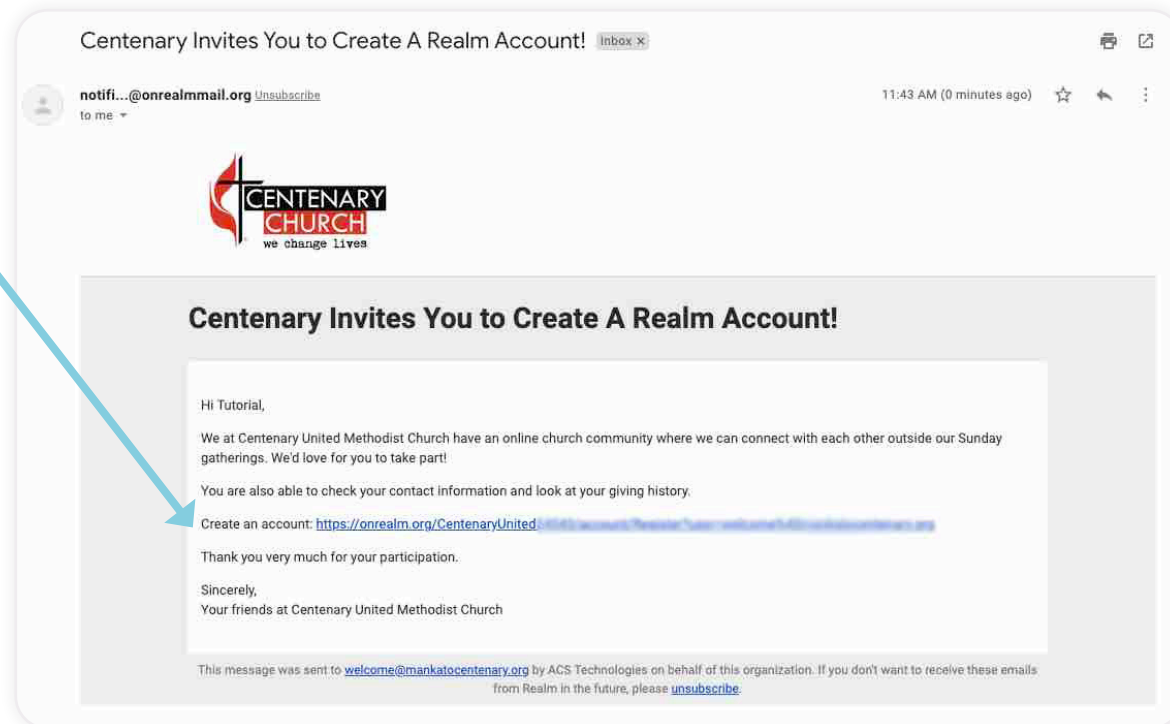

- 1.... Check your email.
- 2.... Find the email from Centenary. The subject line will be either: "Centenary Invites You to Create A Realm Account!" or, if you were sent a reminder to create an account: "Reminder to Join Centenary's Realm community!"

- 3.... Open the email and click the link.

To sign up for a Centenary Realm account, you must be invited. If you have not yet received an emailed invitation, please contact the Centenary office at office@mankatocentenary.org.

A couple can not share a Realm account. Each person must have their own account, with an invitation sent to their own unique email address. If you need help with getting an email address, contact the Centenary office.