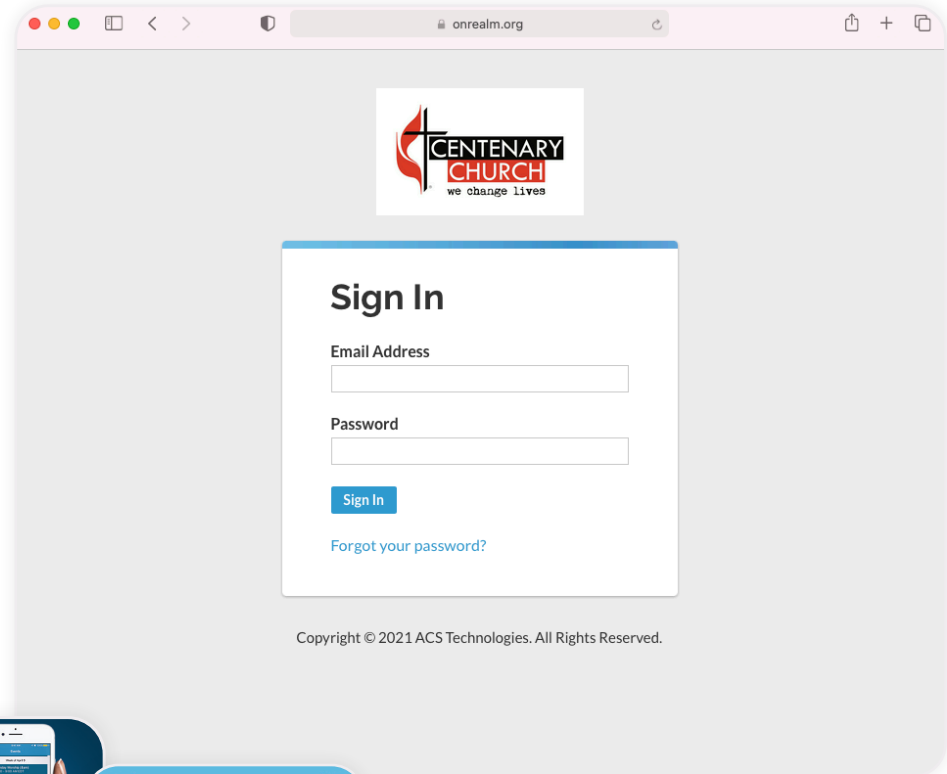

This landing page will show differently for every user. This may not be exactly what you see.

- If your screen is narrower than the one pictured here, Realm resizes the screen.
- The left menu is collapsed. To see the menu, click the three lines.
- The right menu with your name is moved to the bottom of the left menu. Click the upward arrow to see the menu options.

■ Other tutorials are available for managing your profile, your privacy and your notification settings.

**14..** Now that you have created your account you can log in at **<https://onrealm.org/Centenary>** You may want to bookmark the page in your browser.

**15..** You may also download the Realm Connect app for free from the Google Play or Apple App stores.

Android

iPhone/iPad

Copyright © 2021 ACS Technologies. All Rights Reserved.