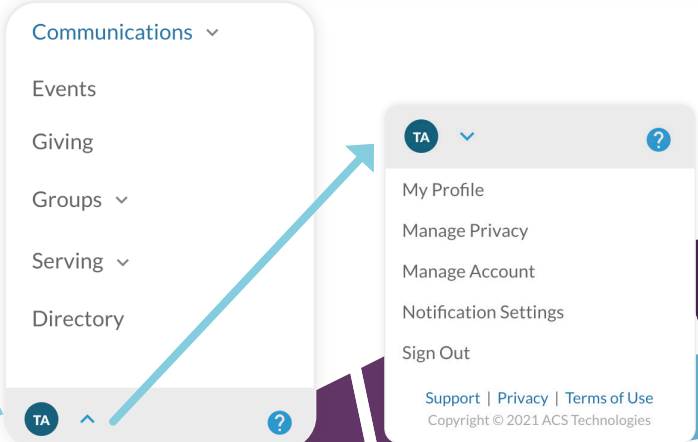

[Why?](#)

- 9.... You should now have a new email with the subject line: "Centenary United Methodist Church: Email Verification."
- 10.. Click the link to verify your email.
- 11.. Once your email address is verified, you can sign in using the email and password you registered with.
- 12.. Because it is your first time signing in, you will be asked to verify your identity using your birth date. This would be the date on file in Centenary's records. If you have not given us your birth date, Realm will verify your identity using your phone number.

If you are verifying your identity using your phone number and are encountering difficulties, you may need to check with the Centenary office what phone number is on file for you by emailing [office@mankatocentenary.org](mailto:office@mankatocentenary.org)

**13..** You have now logged into your new Realm account. Use the drop-down menu below your name, in the upper right hand side to check your contact information.

Use the buttons on the left to navigate the site. If you do not see this menu, you may need to press the three white lines to expand the menu.

This landing page will show differently for every user. This may not be exactly what you see.

- If your screen is narrower than the one pictured here, Realm resizes the screen.
- The left menu is collapsed. To see the menu, click the three lines.
- The right menu with your name is moved to the bottom of the left menu. Click the upward arrow to see the menu options.