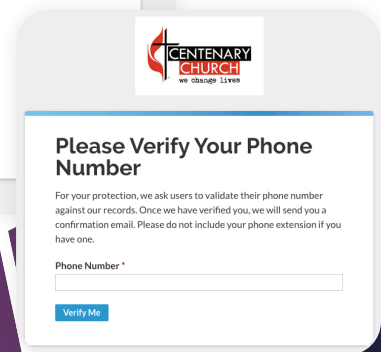

- 9.... You should now have a new email with the subject line: "Centenary United Methodist Church: Email Verification."
- 10.. Click the link to verify your email.
- 11.. Once your email address is verified, you can sign in using the email and password you registered with.
- 12.. Because it is your first time signing in, you will be asked to verify your identity using your birth date. This would be the date on file in Centenary's records. If you have not given us your birth date, Realm will verify your identity using your phone number.

If you are verifying your identity using your phone number and are encountering difficulties, you may need to check with the Centenary office what phone number is on file for you by emailing office@mankatocentenary.org